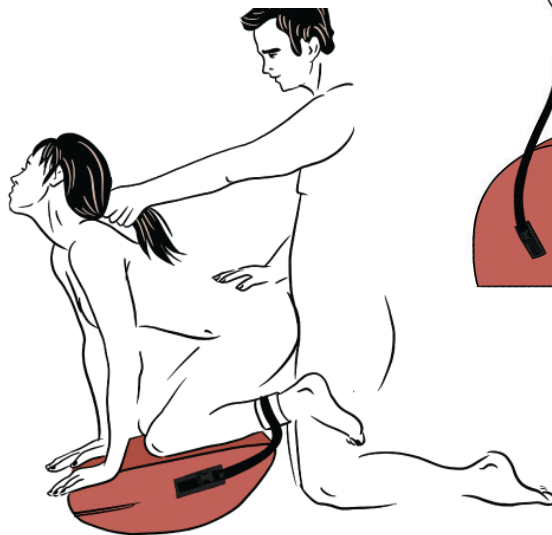

Ankle Choker

Captivating Camel

Lucky You Life Raft

Slinky Sphinx

Glorified G-Spot

Queen of Hearts

TOY MOUNTS

LIBERATOR®

POSITION GUIDE

Captivating Camel

Ankle Choker

Queen of Hearts

Glorified G-Spot

Happier Head

SHAPES

LIBERATOR[®]

POSITION GUIDE

Standing Spreader

Bendy Spoon

Risque Rocker

Strappy Spanking

Rimmer's Rapture

Power Position

BONDAGE