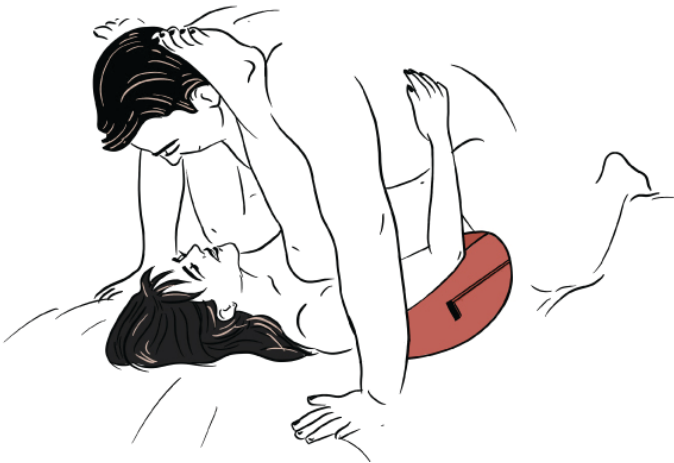

Ankle Choker

Captivating Camel

Lucky You Life Raft

Slinky Sphinx

Glorified G-Spot

Queen of Hearts

TOY MOUNTS

LIBERATOR®

POSITION GUIDE

Captivating Camel

Ankle Choker

Queen of Hearts

Glorified G-Spot

Happier Head

SHAPES

LIBERATOR[®]

POSITION GUIDE

Standing Spreader

Bendy Spoon

Risque Rocker

Strappy Spanking

Rimmer's Rapture

Power Position

BONDAGE